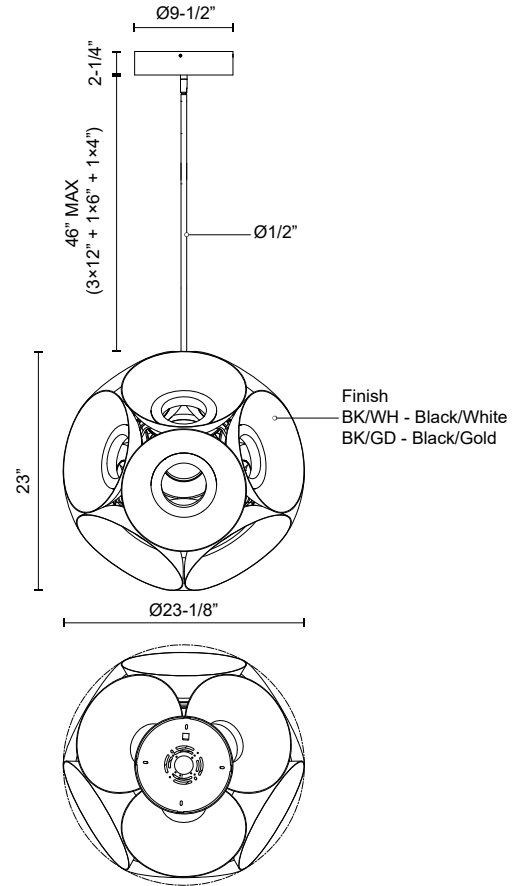

MAGELLAN CH51224 CHANDELIERS

PROJECT

CH51224-BK/GD
Black/Gold

CH51224-BK/WH
Black/White

SPECIFICATION DETAILS

Fixture Dimensions	D23-1/8" x H23"
Light Source	LED with DC Driver
Wattage	95W
Total Lumens	8075lm
Delivered Lumens	BK/WH-2124lm
Voltage	120V
Color Temperature	3000K
CRI (Ra)	90CRI
Optional Color Temps	2700K - 5000K Available, Minimum Order Quantities Apply
LED Rated Life	50,000 hours
Dimming	100% - 10%, TRIAC or ELV Dimmer (Not Included)
Shade Details	Spun Aluminum Shade
Adjustable	Yes
Rod Length	46" Max (3x12" + 1x6" + 1x4")
Wire Length	60"
Minimum Hang Height	28"
Sloped Ceiling Adaptable	Yes, Up to 45 Degrees
Location	Dry
Canopy Dimensions	D9-1/2" x H2-1/4"
Paint Finish	BK02; GD01; WH01;

* For custom options, consult factory for details.

* For warranty information, please visit www.kuzcolighting.com/warranty

DESCRIPTION

Large-scale statement piece, multiple spun-aluminum shades clad a hollow core. Fine textured dark exterior and white or gold reflector finish